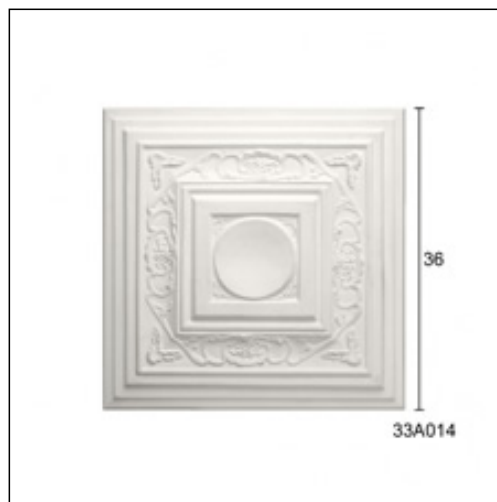

Glyphic Ceiling Roses / Lily

Cat.No. 33.A.014

Square Glyphic Centerpiece

Width: 36 cm.

Length: 36 cm.

RELATIVE PRODUCTS

Lily
Glyphic Cornices
Cat.No.