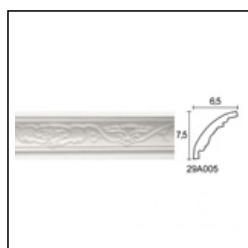

Glyphic Ceiling Roses / Lily

Cat.No. 33.A.014

Square Glyphic Centerpiece

Width: 36 cm.

Length: 36 cm.

RELATIVE PRODUCTS

Lily
Glyphic Cornices
Cat.No.