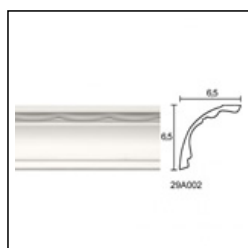

Linear Ceiling Roses / Snake New

Cat.No. 33.A.003

Square Glyphic Centerpiece

Width: 36 cm.

Length: 36 cm.

RELATIVE PRODUCTS

Snake New 190cm
Glyphic Cornices
Cat.No.