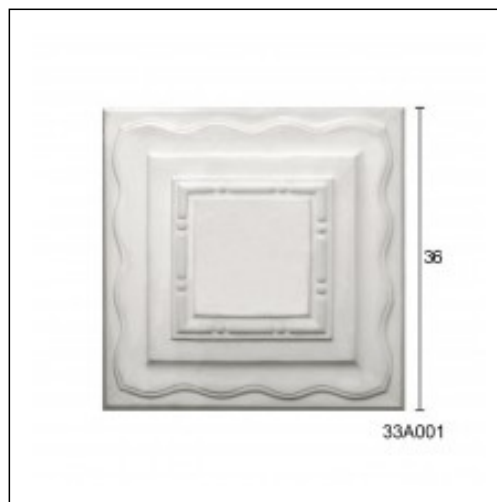

Linear Ceiling Roses / Snake

Cat.No. 33.A.001

Square Glyphic Centerpiece

Width: 36 cm.

Length: 36 cm.

RELATIVE PRODUCTS

Snake
Glyphic Cornices
Cat.No.