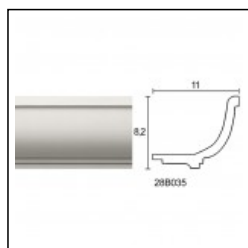

Glyphic Ceiling Roses / Lescos Oriental

Cat.No. 33.M.019

Round Glyphic Centerpiece

F1: 220 cm.

RELATIVE PRODUCT PHOTOS

RELATIVE PRODUCTS

Quadrant with a step
Linear Hidden Lighting
Cat.No.