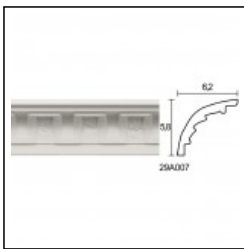

Glyphic Ceiling Roses / Meander B

Cat.No. 33.A.006

Square Glyphic Centerpiece

Width: 36 cm.

Length: 36 cm.

RELATIVE PRODUCTS

Meander A
Glyphic Cornices
Cat.No.