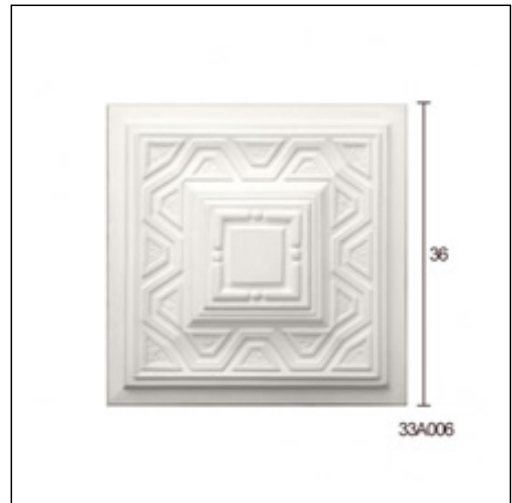

Glyphic Ceiling Roses / Meander B

Cat.No. 33.A.006

Square Glyphic Centerpiece

Width: 36 cm.

Length: 36 cm.

RELATIVE PRODUCTS

Meander A
Glyphic Cornices
Cat.No.