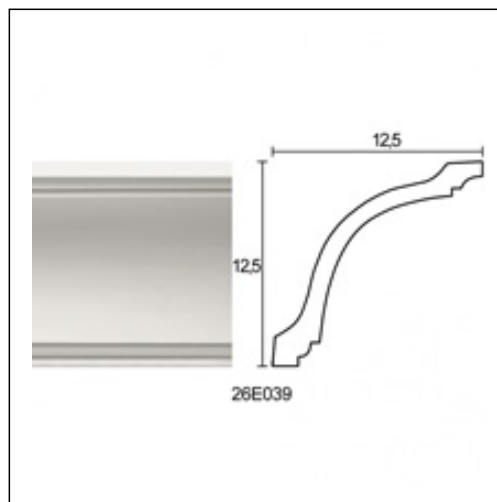

Large Linear Cornices / 1960

Cat.No. 26.E.039

Large Linear Cornice

Width: 12.5 cm.

Length: 226 cm.

Height: 12 cm.

RELATIVE PRODUCT PHOTOS