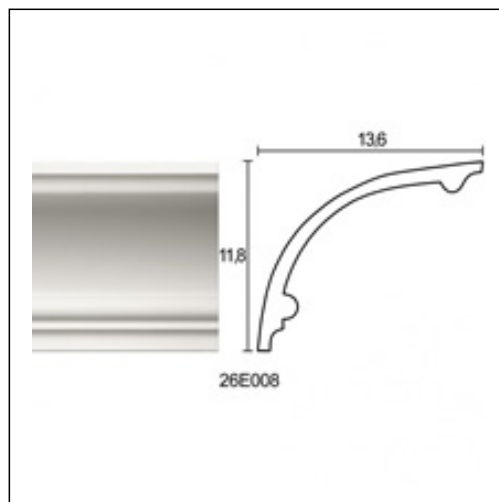

Large Linear Cornices / Riga Small

Cat.No. 26.E.008

Large Linear Cornice

Width: 13.6 cm.

Length: 225 cm.

Height: 11 cm.

RELATIVE PRODUCT PHOTOS