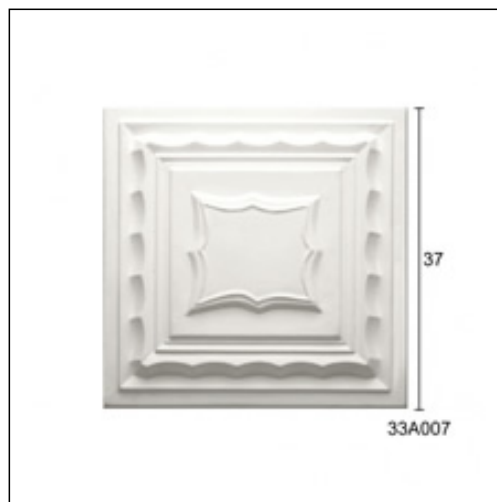

Linear Ceiling Roses / Gear

Cat.No. 33.A.007

Square Glyphic Centerpiece

Width: 37 cm.

Length: 37 cm.

RELATIVE PRODUCTS

Gear 210cm
Glyphic Cornices
Cat.No.