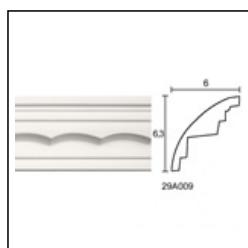

Linear Ceiling Roses / Gear

Cat.No. 33.A.007

Square Glyphic Centerpiece

Width: 37 cm.

Length: 37 cm.

RELATIVE PRODUCTS

Gear 210cm
Glyphic Cornices
Cat.No.