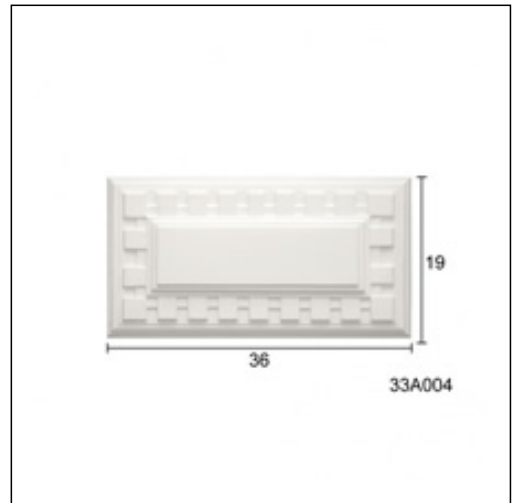

Glyphic Ceiling Roses / Drop

Cat.No. 33.A.004

Glyphic Centerpiece

Width: 19 cm.

Length: 36 cm.

RELATIVE PRODUCTS

Drops Small
Glyphic Cornices
Cat.No.