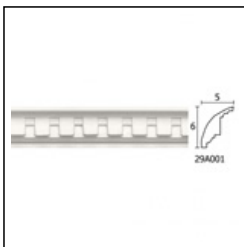

Glyphic Ceiling Roses / Drop

Cat.No. 33.A.004

Glyphic Centerpiece

Width: 19 cm.

Length: 36 cm.

RELATIVE PRODUCTS

Drops Small
Glyphic Cornices
Cat.No.