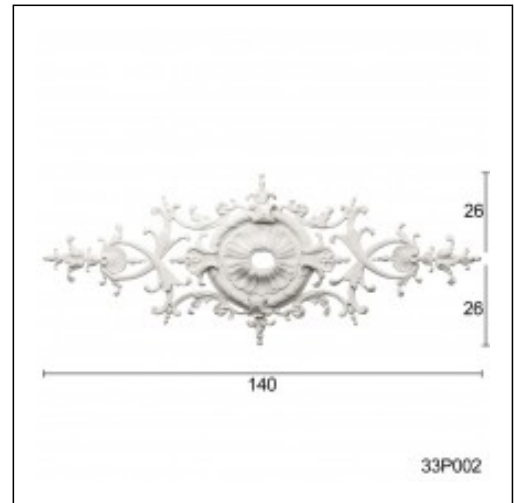

Glyphic Ceiling Roses / Clam Small

Cat.No. 33.R.002

Rhombus Glyphic Centerpiece

Width: 52 cm.

Length: 140 cm.

RELATIVE PRODUCT PHOTOS