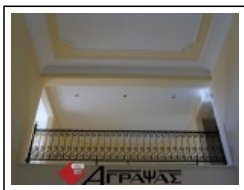

Large Linear Cornices / Lefkas Large

Cat.No. 26.D.001

Large Linear Cornice

Width: 7.5 cm.
Length: 225 cm.
Height: 7 cm.

RELATIVE PRODUCTS

Lefkas Junior
Linear Cornices (bench)
Cat.No.

RELATIVE WORKS

Residence in Pallini
Residences
Jul '00