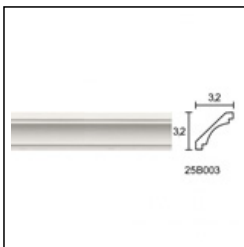

Large Linear Cornices / Lefkas Large

Cat.No. 26.D.001

Large Linear Cornice

Width: 7.5 cm.
Length: 225 cm.
Height: 7 cm.

RELATIVE PRODUCTS

Lefkas Junior
Linear Cornices (bench)
Cat.No.

RELATIVE WORKS

Residence in Pallini
Residences
Jul '00