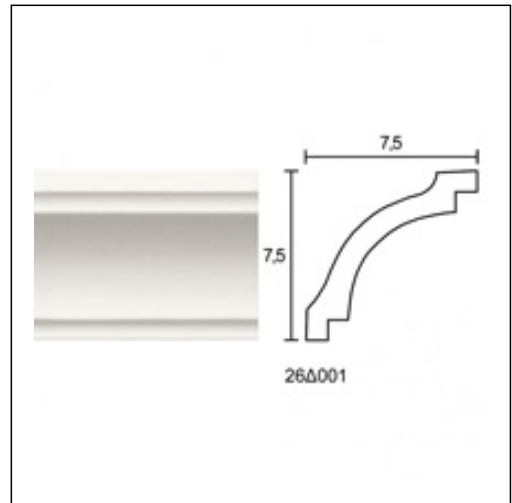

Large Linear Cornices / Lefkas Large

Cat.No. 26.D.001

Large Linear Cornice

Width: 7.5 cm.
Length: 225 cm.
Height: 7 cm.

RELATIVE PRODUCTS

Lefkas Junior
Linear Cornices (bench)
Cat.No.

RELATIVE WORKS

Residence in Pallini
Residences
Jul '00