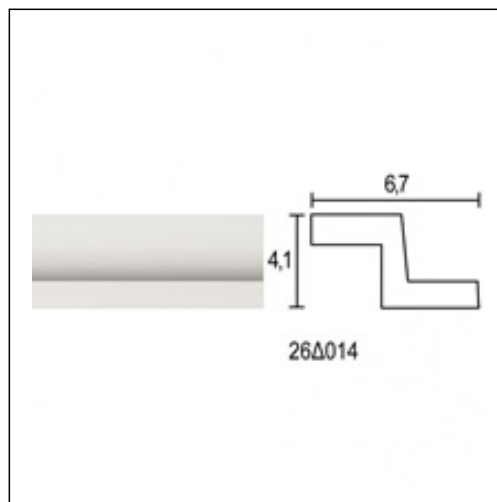

## Large Linear Cornices / Zed Recess

Cat.No. 26.D.014

Large Linear Cornice

**Width:** 4.1 cm.

**Length:** 225 cm.

**Height:** 6 cm.

### RELATIVE PRODUCTS

Z Recess 1.5x1.5cm  
Linear Hidden Lighting  
Cat.No.