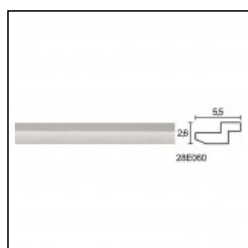

## Large Linear Cornices / Zed Recess

Cat.No. 26.D.014

Large Linear Cornice

**Width:** 4.1 cm.

**Length:** 225 cm.

**Height:** 6 cm.

### RELATIVE PRODUCTS

Z Recess 1.5x1.5cm  
Linear Hidden Lighting  
Cat.No.