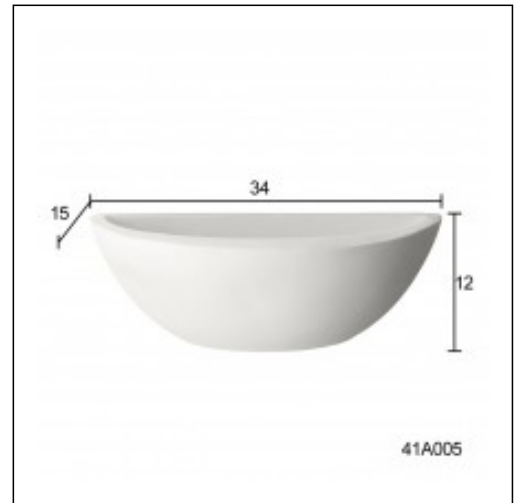

Linear / Double Lighting

Cat.No. 41.A.005

Wall Lamp

Width: 34 cm.
Length: 12 cm.
Depth: 15 cm.

RELATIVE PRODUCT PHOTOS