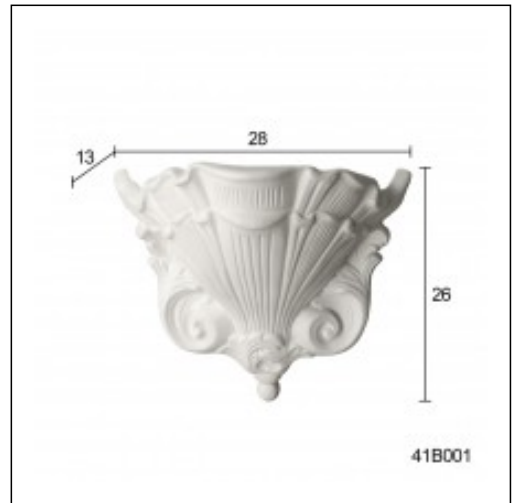

Glyphic / Clam

Cat.No. 41.B.001

Wall Lamp

Width: 28 cm.
Depth: 13 cm.
Height: 26 cm.

RELATIVE PRODUCT PHOTOS