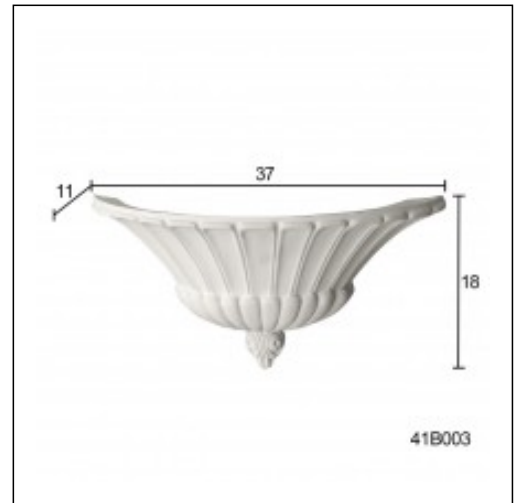

Glyphic / Classical

Cat.No. 41.B.003

Wall Lamp

Width: 37 cm.

Length: 18 cm.

Depth: 11 cm.

RELATIVE PRODUCT PHOTOS