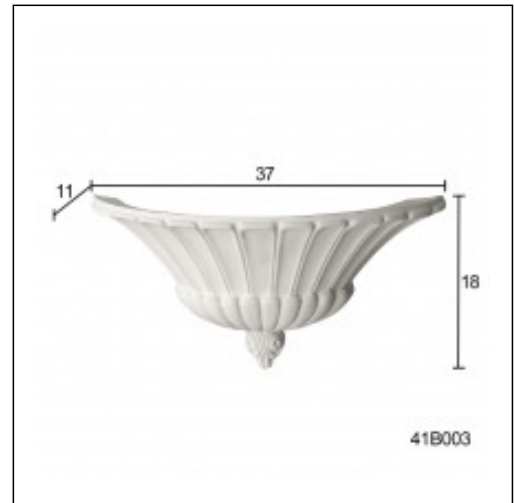

Glyphic / Classical

Cat.No. 41.B.003

Wall Lamp

**Width:** 37 cm.  
**Length:** 18 cm.  
**Depth:** 11 cm.

RELATIVE PRODUCT PHOTOS