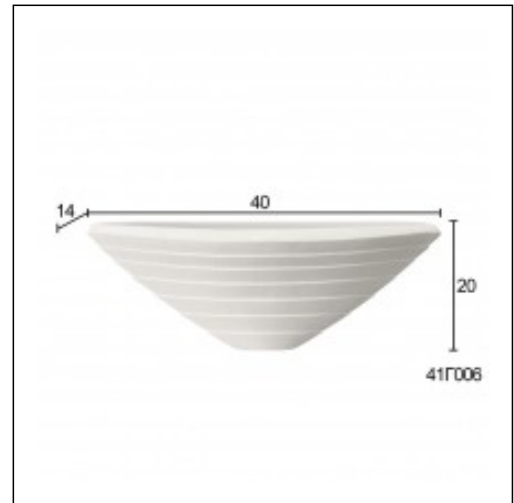

Linear / Striate B

Cat.No. 41.C.006

Wall Lamp

Width: 40 cm.
Depth: 14 cm.
Height: 20 cm.

RELATIVE PRODUCT PHOTOS