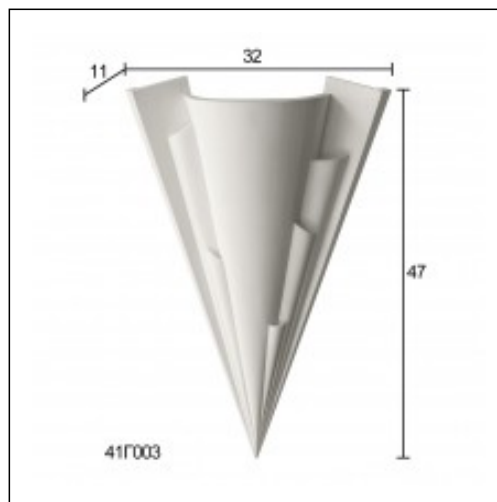

Linear / Dart

Cat.No. 41.C.003

Wall Lamp

Width: 31 cm.

Length: 47 cm.

Depth: 116 cm.

RELATIVE PRODUCT PHOTOS

RELATIVE WORKS