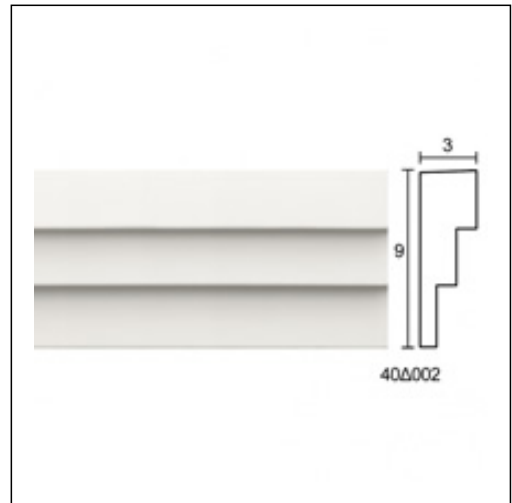

Porticos / Step

Cat.No. 40.D.002

Portico

Length: 150 cm.

Depth: 3 cm.

Height: 9 cm.

RELATIVE PRODUCT PHOTOS