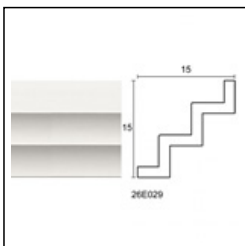

RELATIVE PRODUCTS

Stairs 15cm
Large Linear Cornices
Cat.No.