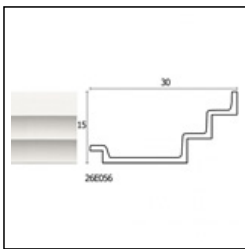

RELATIVE PRODUCT PHOTOS