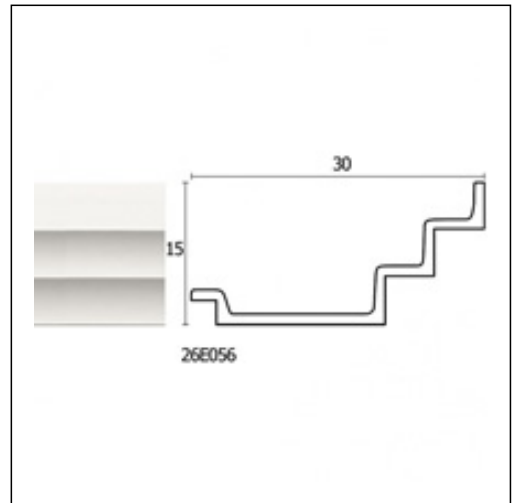

## Large Linear Cornices / Popi's Office

Cat.No. 26.E.056

Large Linear Cornice

**Width:** 28 cm.

**Length:** 225 cm.

**Height:** 12 cm.

### RELATIVE PRODUCTS

Stairs 15cm  
Large Linear Cornices  
Cat.No.