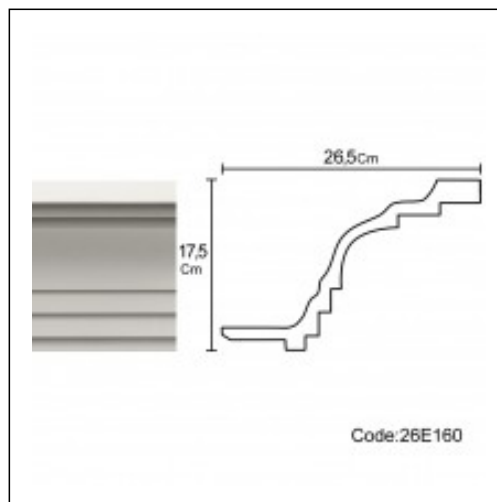

## Large Linear Cornices / Smooth steps

Cat.No. 26.E.160

Large Linear Cornices

**Length:** 225 cm.

**Depth:** 26.5 cm.

**Height:** 17.5 cm.