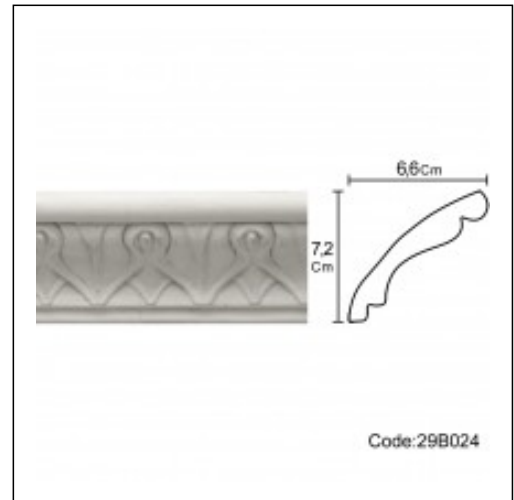

Glyphic Cornices / Incas

Cat.No. 29.B.024

Glyphic Cornices

Length: 116 cm.

Depth: 6.6 cm.

Height: 7.2 cm.

RELATIVE PRODUCT PHOTOS