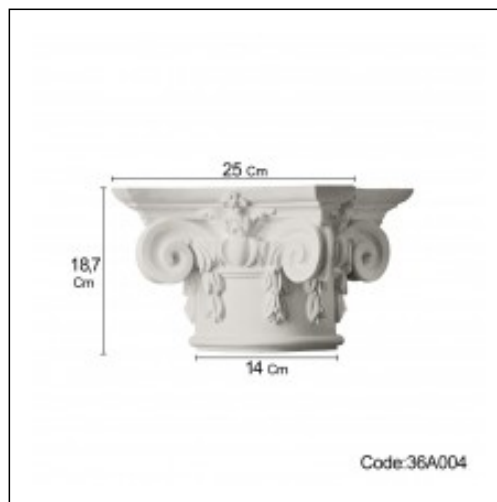

Capitals /

Cat.No. 36.A.004 B

Width: 25 cm.
Height: 18.7 cm.
F1: 14 cm.

RELATIVE PRODUCTS

Hanging Leaves
Capitals
Cat.No.