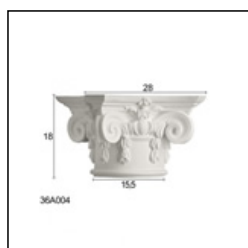

Capitals /

Cat.No. 36.A.004 B

Width: 25 cm.
Height: 18.7 cm.
F1: 14 cm.

RELATIVE PRODUCTS

Hanging Leaves
Capitals
Cat.No.