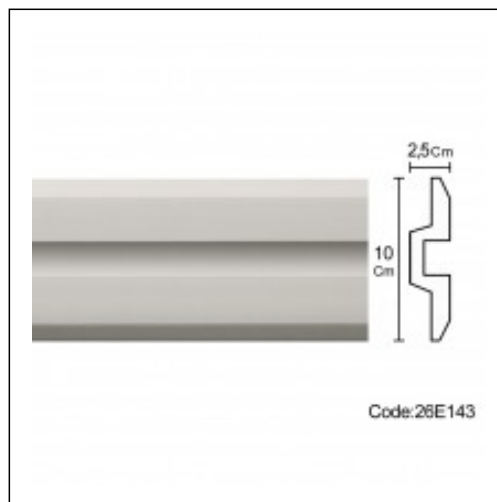

Large Linear Cornices / Omega 10cm

Cat.No. 26.E.143

Large Linear Cornices

Length: 225 cm.

Depth: 10 cm.

Height: 2.4 cm.

RELATIVE PRODUCT PHOTOS