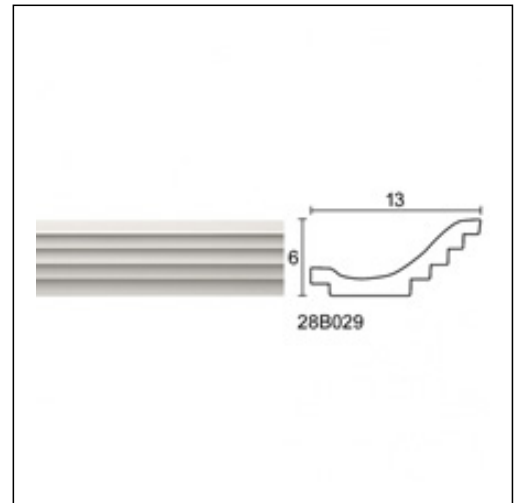

Linear Hidden Lighting / Stairs 2

Cat.No. 28.B.029

Linear Hidden Lighting

Length: 225 cm.

Depth: 13 cm.

Height: 6 cm.

RELATIVE PRODUCTS

Felizol A2
Large Linear Cornices
Cat.No.