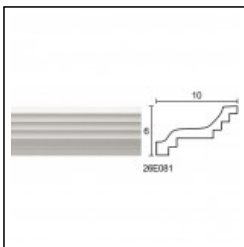

Linear Hidden Lighting / Stairs 2

Cat.No. 28.B.029

Linear Hidden Lighting

Length: 225 cm.

Depth: 13 cm.

Height: 6 cm.

RELATIVE PRODUCTS

Felizol A2
Large Linear Cornices
Cat.No.