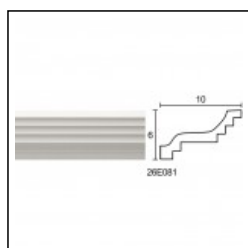

RELATIVE PRODUCTS

Felizol A2
Large Linear Cornices
Cat.No.