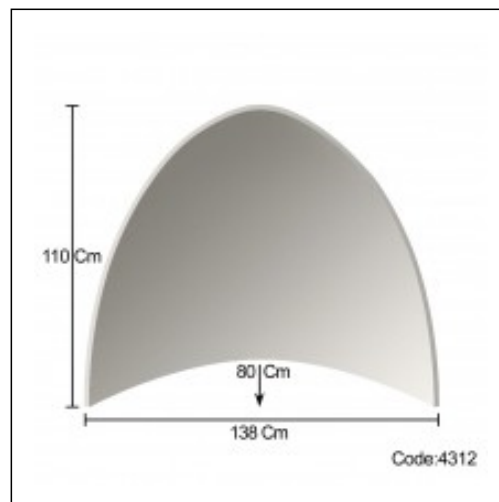

Domes / Gothic

Cat.No. 43.12

Niches

Width: 138 cm.

Length: 80 cm.

Height: 110 cm.

RELATIVE PRODUCT PHOTOS