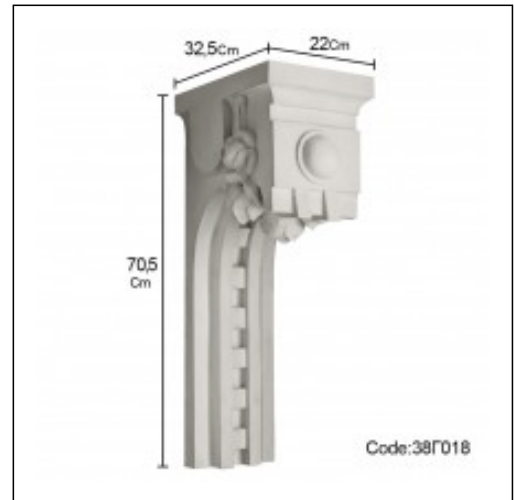

Corbels / Garland Drougas

Cat.No. 38.C.018

Corbels

Width: 22 cm.
Depth: 32.5 cm.
Height: 70.5 cm.

RELATIVE WORKS

Reconstruction of neoclassical residence
Reconstructions
Oct '10