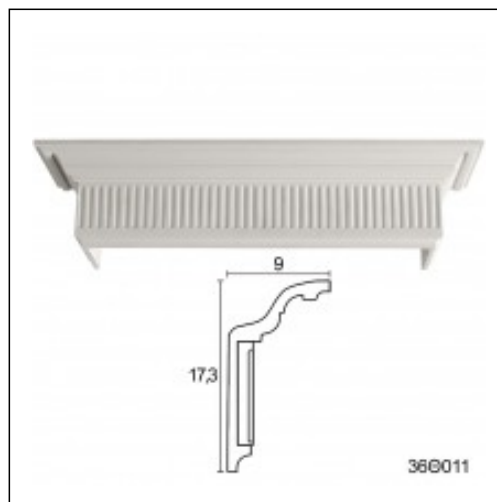

Capitals / Rabote Small

Cat.No. 36.U.011

Capital in meters

Length: 225 cm.

Depth: 9 cm.

Height: 17.3 cm.

RELATIVE PRODUCT PHOTOS