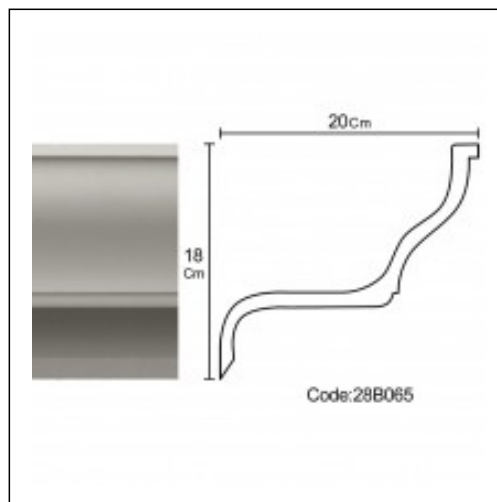

Linear Hidden Lighting / Xydakis

Cat.No. 28.B.065

Linear Hidden Lighting

Length: 225 cm.

Depth: 20 cm.

Height: 18 cm.

RELATIVE PRODUCT PHOTOS