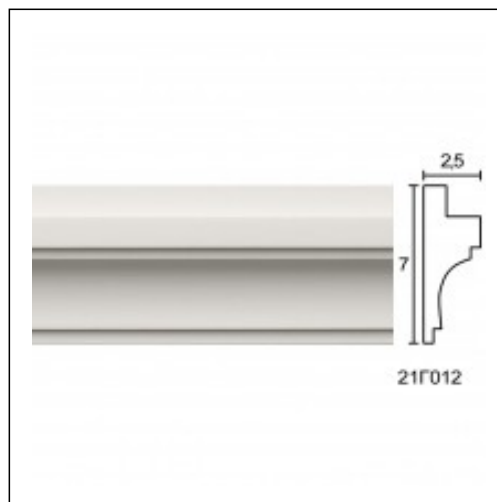

Panel Mouldings for Ceiling / Manchuria Recess 7.1x2.5cm

Cat.No. 21.C.012

**Length:** 1.5 cm.

**Depth:** 2.5 cm.

**Height:** 7.1 cm.

RELATIVE PRODUCT PHOTOS