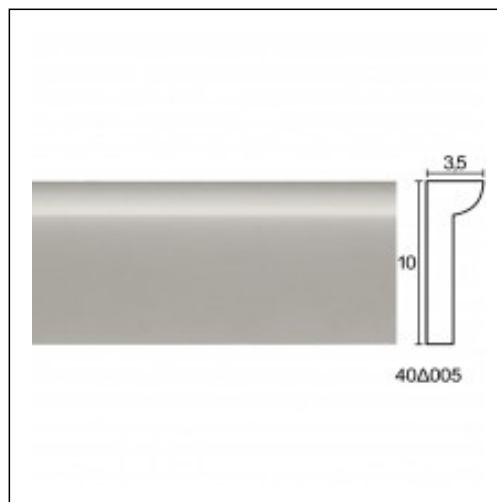

Porticos / Daedalus

Cat.No. 40.D.005

Porticos

Length: 150 cm.

Depth: 3.5 cm.

Height: 10 cm.

RELATIVE PRODUCT PHOTOS