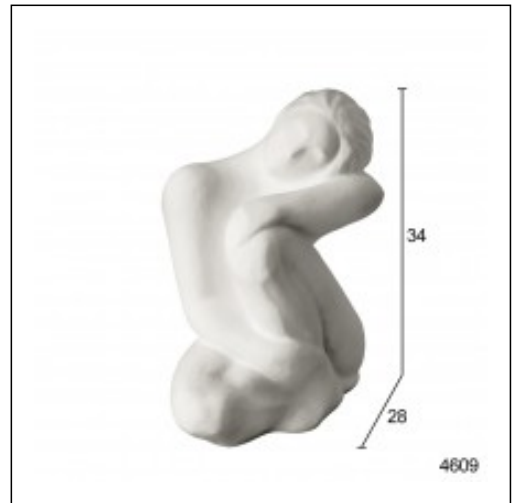

Modern / Girl

Cat.No. 46.L.009

Modern

Width: 28 cm.

Height: 34 cm.

RELATIVE PRODUCT PHOTOS