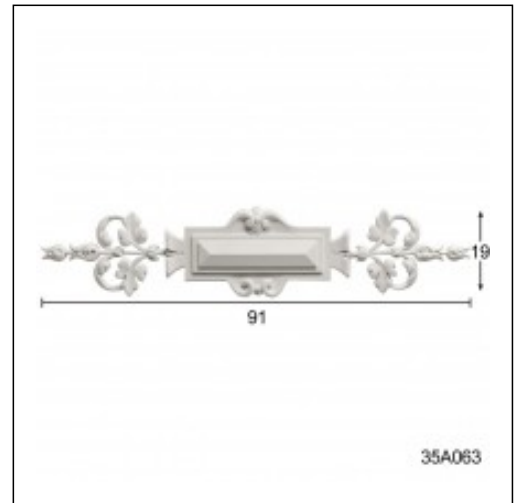

Decorative Elements / Neoclassical with Leaves

Cat.No. 35.A.063

Width: 19 cm.

Length: 91 cm.

RELATIVE PRODUCT PHOTOS