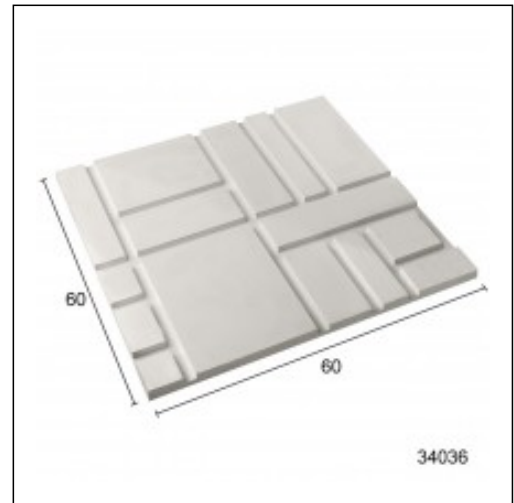

/ Recess 60x60cm

Cat.No. 34.P.036

Decorative Stones

**Width:** 60 cm.

**Length:** 60 cm.

RELATIVE PRODUCT PHOTOS