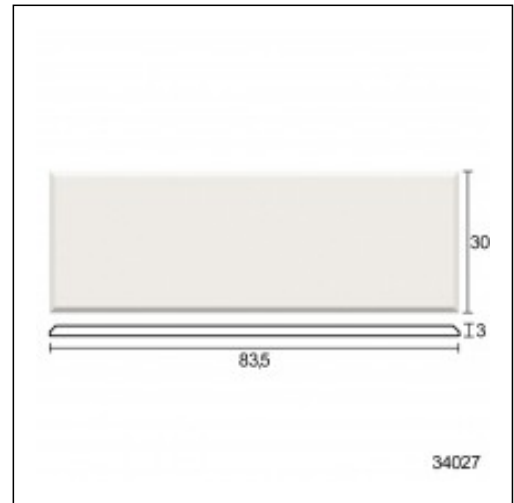

/ Coating Plate with Recess 0.9cm 2

Cat.No. 34.P.027

Coating Elements

**Length:** 83.5 cm.

**Depth:** 1.5 cm.

**Height:** 29.5 cm.

RELATIVE PRODUCT PHOTOS