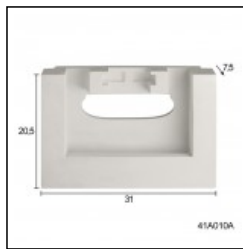

Glyphic / Fabric

Cat.No. 41.A.010

Wall Lamps

Width: 31 cm.
Depth: 21.5 cm.
Height: 20.5 cm.

RELATIVE PRODUCT PHOTOS

RELATIVE WORKS

A Grapsas LTD - Head Offices
Offices/Stores
Apr '02