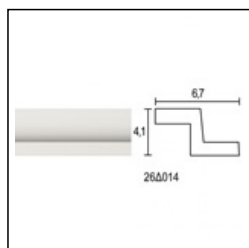

Linear Hidden Lighting / Z Recess 1.5x1.5cm

Cat.No. 28.B.060

Linear Hidden Lighting

**Length:** 150 cm.

**Depth:** 5.5 cm.

**Height:** 2.6 cm.

RELATIVE PRODUCT PHOTOS

RELATIVE PRODUCTS