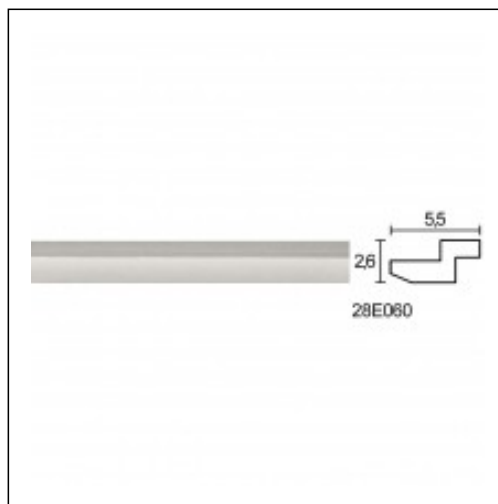

Linear Hidden Lighting / Z Recess 1.5x1.5cm

Cat.No. 28.B.060

Linear Hidden Lighting

**Length:** 150 cm.

**Depth:** 5.5 cm.

**Height:** 2.6 cm.

RELATIVE PRODUCT PHOTOS

RELATIVE PRODUCTS