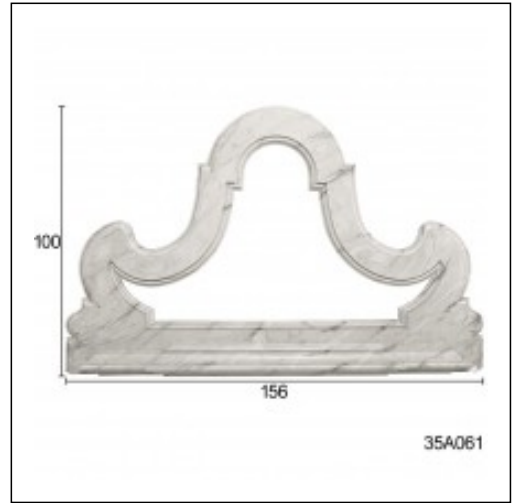

Τζάκια / Διακοσμητικό Ανατολή

Cat.No. 35.A.061

Διακοσμητικό

156x100x100mm
 100x100x100mm

156x100x100mm 100x100x100mm 156x100x100mm 100x100x100mm 156x100x100mm 100x100x100mm 156x100x100mm 100x100x100mm 156x100x100mm 100x100x100mm