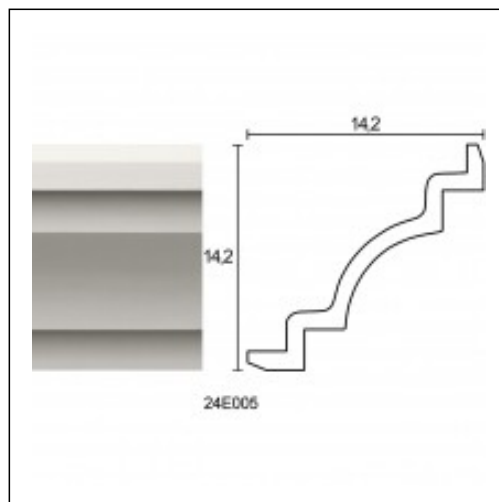

Corners Linear / Corner Frame for Arch

Cat.No. 24.E.005

Corners Linear

Length: 225 cm.

Depth: 13.8 cm.

Height: 13.8 cm.

RELATIVE PRODUCT PHOTOS

RELATIVE PRODUCTS