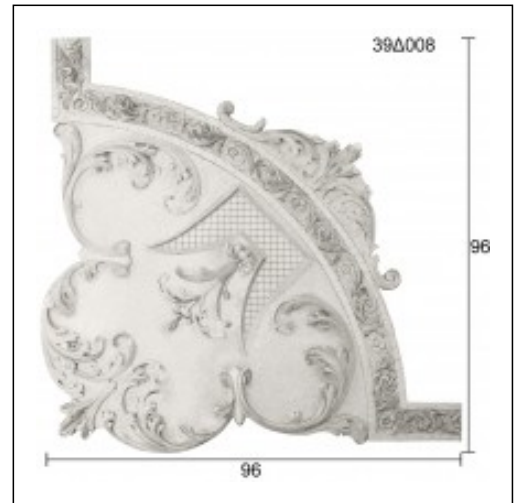

## Corners Glyphic / Crakele Flowers - Matt

Cat.No. 39.D.011

Corners Glyphic

**Width:** 96 cm.

**Height:** 96 cm.