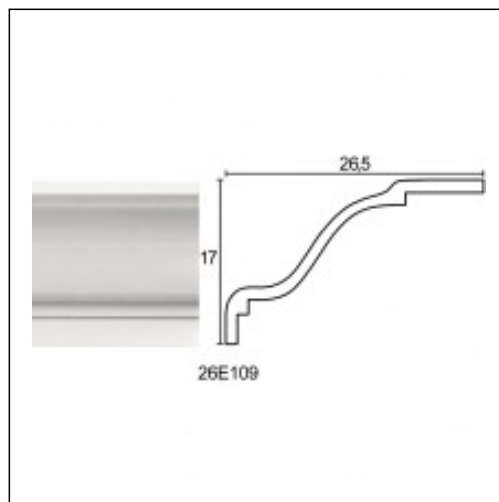

Large Linear Cornices / Karayiannis II

Cat.No. 26.E.109

Large Linear Cornices

Length: 225 cm.

Depth: 26.5 cm.

Height: 17 cm.

RELATIVE PRODUCT PHOTOS