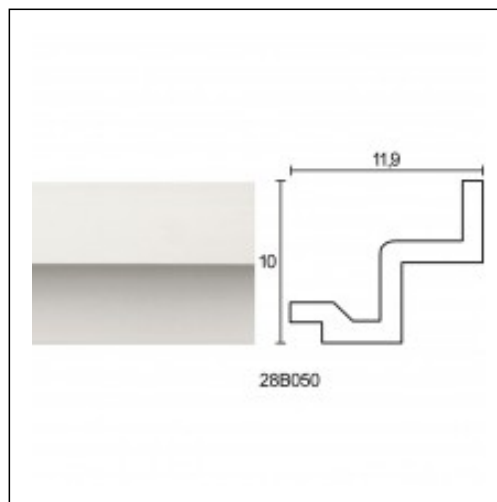

Linear Hidden Lighting / Steps 10x10cm

Cat.No. 28.B.050

Linear Hidden Lighting

Length: 225 cm.

Depth: 11.9 cm.

Height: 10 cm.

RELATIVE PRODUCT PHOTOS

RELATIVE PRODUCTS

Steps 4.5cm
Linear Cornices (bench)
Cat.No.

RELATIVE WORKS

Residence in Voula
Residences
May '10