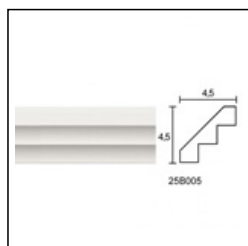

Linear Hidden Lighting / Steps 10x10cm

Cat.No. 28.B.050

Linear Hidden Lighting

Length: 225 cm.

Depth: 11.9 cm.

Height: 10 cm.

RELATIVE PRODUCT PHOTOS

RELATIVE PRODUCTS

Steps 4.5cm
Linear Cornices (bench)
Cat.No.

RELATIVE WORKS

Residence in Voula
Residences
May '10