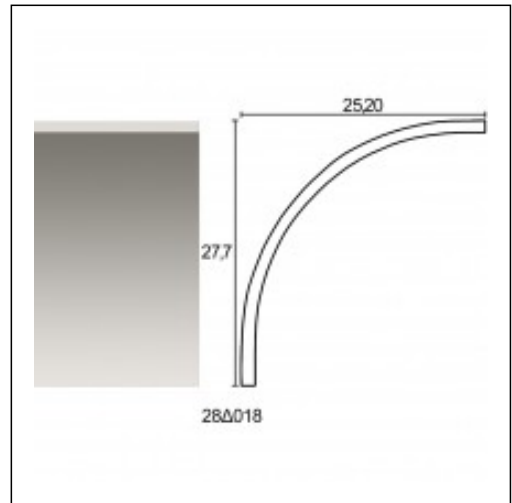

Gleam - Reflecting Light / Mesogion 1st Floor B

Cat.No. 28.D.018

Gleam-Reflecting Light

Length: 225 cm.

Depth: 25.2 cm.

Height: 27.7 cm.

RELATIVE PRODUCT PHOTOS