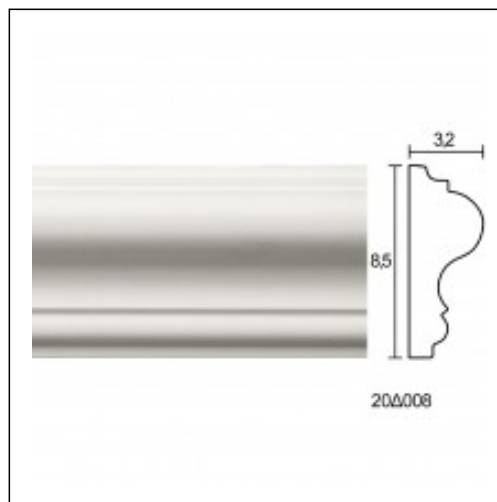

## Panel Mouldings for Ceiling and Wall / Tinos Large 8.5cm

Cat.No. 20.D.008

Panel Mouldings for Ceiling and Wall

**Length:** 150 cm.

**Depth:** 3.3 cm.

**Height:** 8.5 cm.