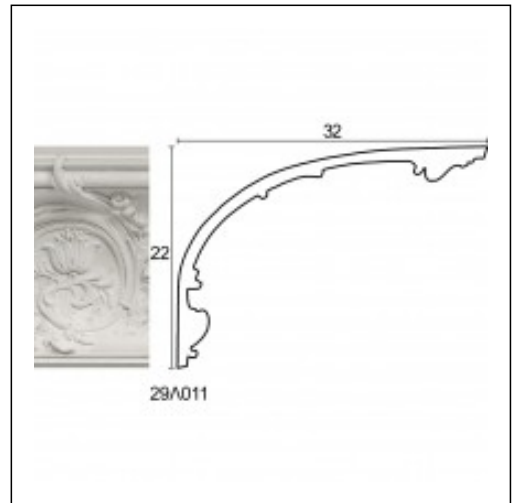

Glyphic Cornices / Face Recreation

Cat.No. 29.L.011

Glyphic Cornices

Length: 132 cm.

Depth: 32 cm.

Height: 23 cm.

RELATIVE PRODUCT PHOTOS