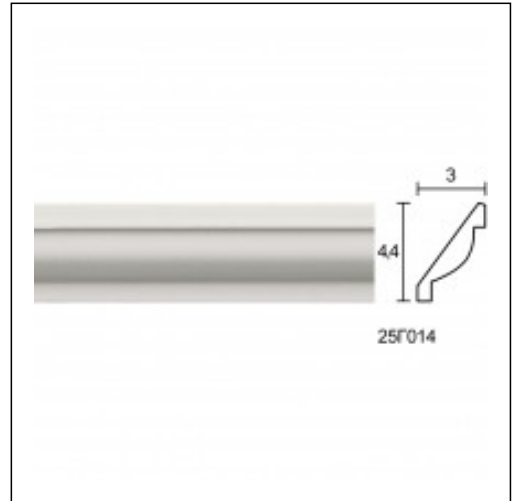

Linear Cornices (bench) / Presidential Palace

Cat.No. 25.C.014

Linear Cornices(bench)

Length: 150 cm.

Depth: 3 cm.

Height: 4.5 cm.

RELATIVE PRODUCT PHOTOS

RELATIVE PRODUCTS

Argyri Small
Linear Cornices (bench)
Cat.No.