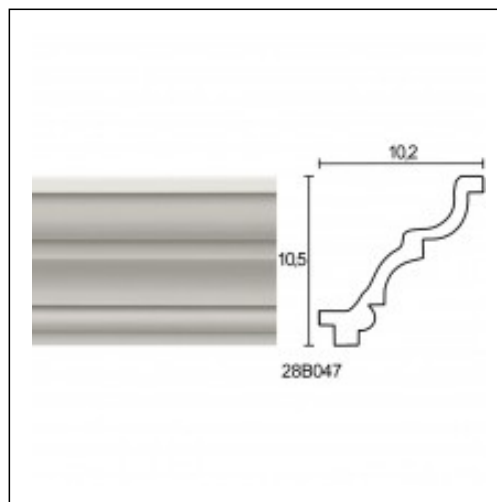

Linear Hidden Lighting / Daskalopoulou

Cat.No. 28.B.047

Linear Hidden Lighting

Length: 225 cm.**Depth:** 10.2 cm.**Height:** 10.5 cm.

RELATIVE PRODUCT PHOTOS