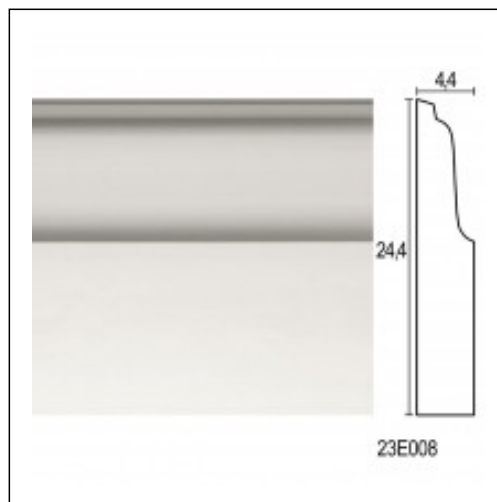

## Ribbed panels / National Theater

Cat.No. 23.E.008

Skirting Board

**Length:** 225 cm.

**Depth:** 4.4 cm.

**Height:** 24.4 cm.