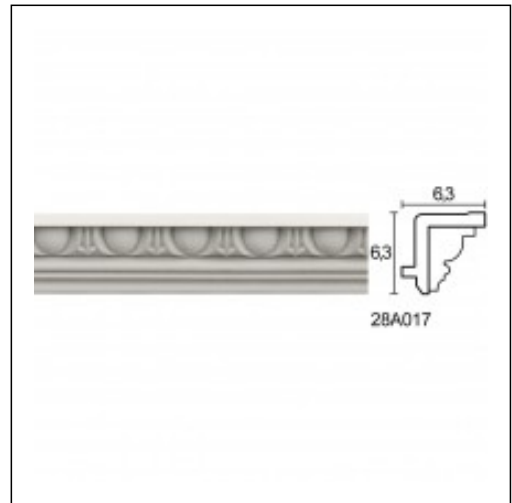

Glyphic Hidden Lighting / Dagadakis Small

Cat.No. 28.A.017

Glyphic Hidden Lighting

Width: 6.4 cm.
Length: 225 cm.
Height: 6.2 cm.

RELATIVE PRODUCT PHOTOS