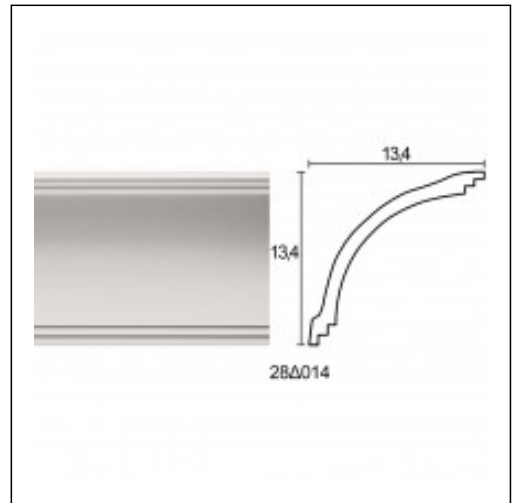

Gleam - Reflecting Light / Mykonos 13x13cm

Cat.No. 28.D.014

Gleam-Reflecting Light

Width: 100 cm.

Depth: 13 cm.

Height: 13 cm.

RELATIVE PRODUCT PHOTOS