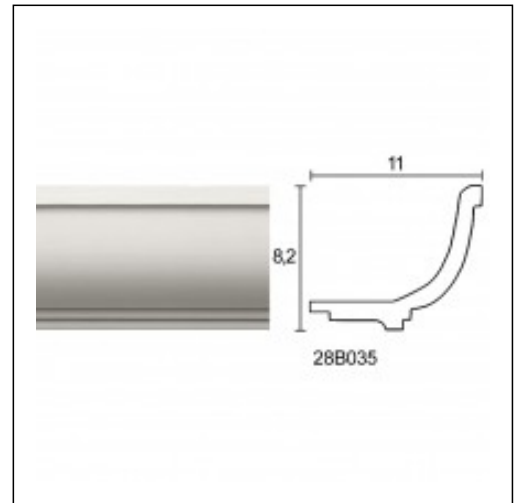

Linear Hidden Lighting / Quadrant with a step

Cat.No. 28.B.035

Linear Hidden Lighting

Length: 225 cm.**Depth:** 11 cm.**Height:** 8.2 cm.

RELATIVE PRODUCTS

Lescos Oriental
Glyphic Ceiling Roses
Cat.No.